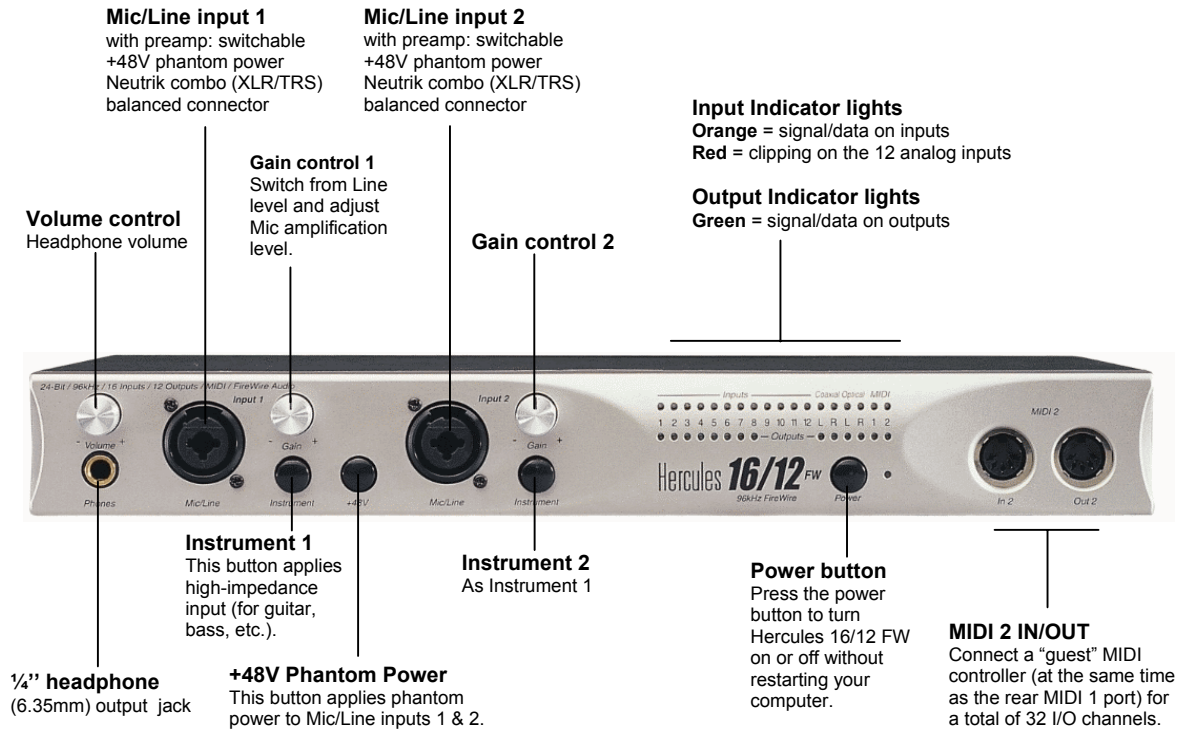

HERCULES 16/12 FW

FireWire Audio 24-bit 96kHz 16-In/12-Out & MIDI

Front Panel Overview

Rear Panel Overview

Available from **Et Cetera Distribution** Valley House, Unit 2 Bradwood Court, Haslingden, BB4 4PW UK
tel 01706 228 039 email sales@etcetera.co.uk