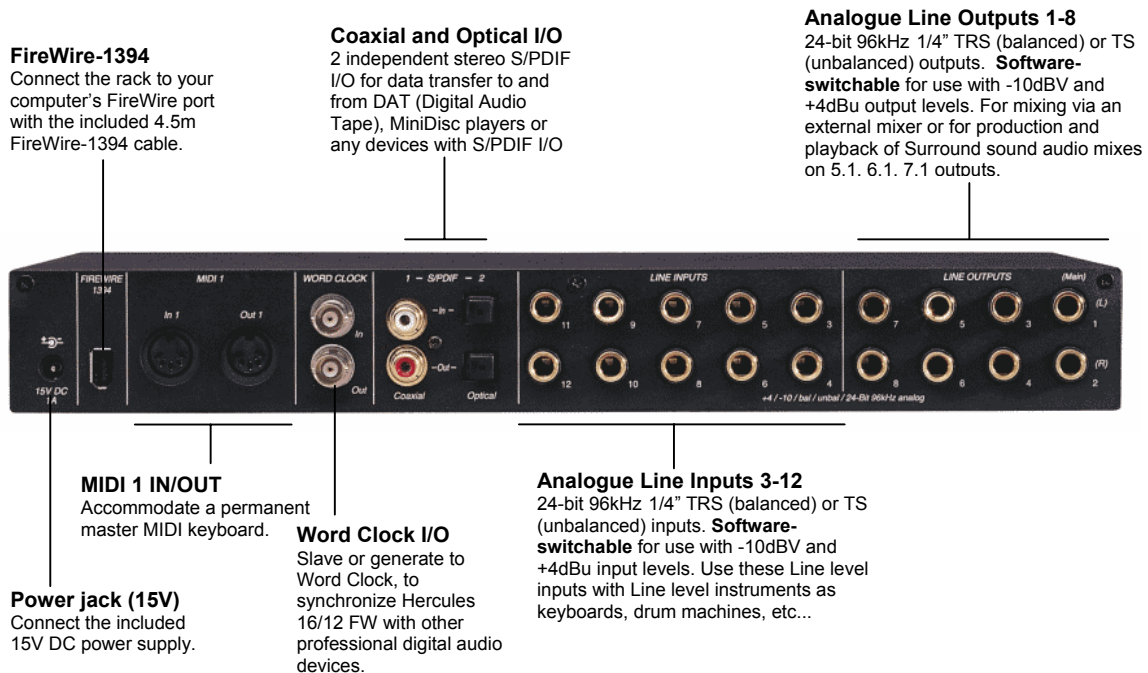

HERCULES 16/12 FW

FireWire Audio 24-bit 96kHz 16-In/12-Out & MIDI

Front Panel Overview

Rear Panel Overview

Available from **Et Cetera Distribution** Valley House, Unit 2 Bradwood Court, Haslingden, BB4 4PW UK
tel 01706 228 039 email sales@etcetera.co.uk